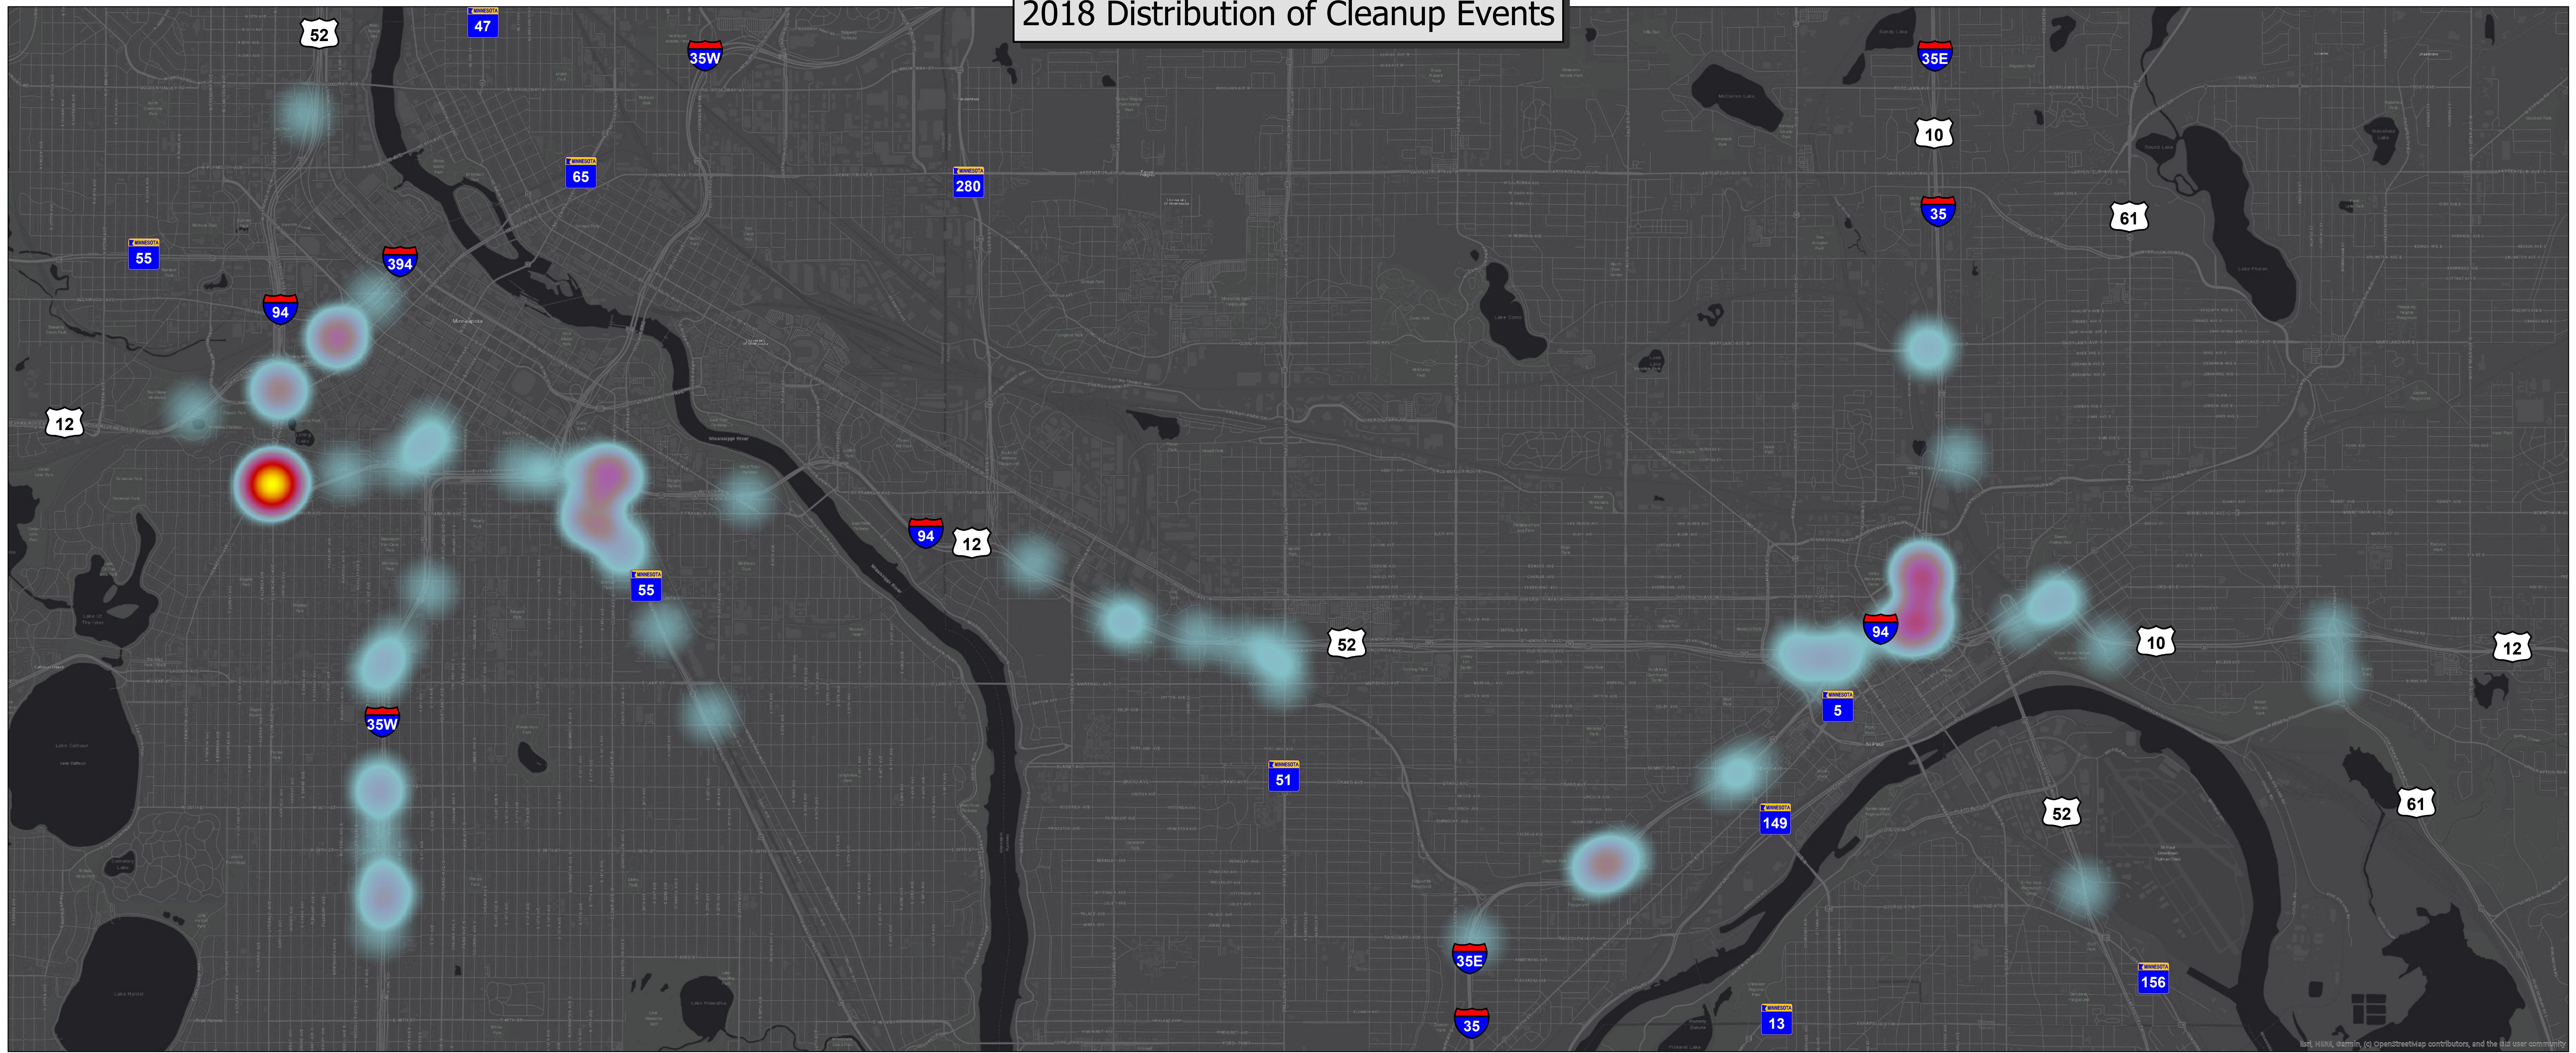

Unauthorized Encampment & Refuse Cleanups Within MnDOT Metro Right-of-Way, 2018-2019 Comparison

Cleanup
Event Frequency

2018 Distribution of Cleanup Events

2019 (ytd) Distribution of Cleanup Events